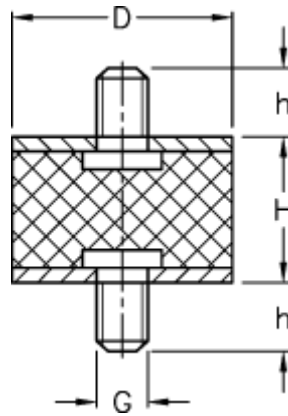

# Data Sheet

Article number: 51101012000810

Description: KLEE Vibration damper type 1  
10-10-1, M4x8/M4x8, NR - 57 shore

## Measures

---

D = 10  
G = M4  
h = 8  
H = 10